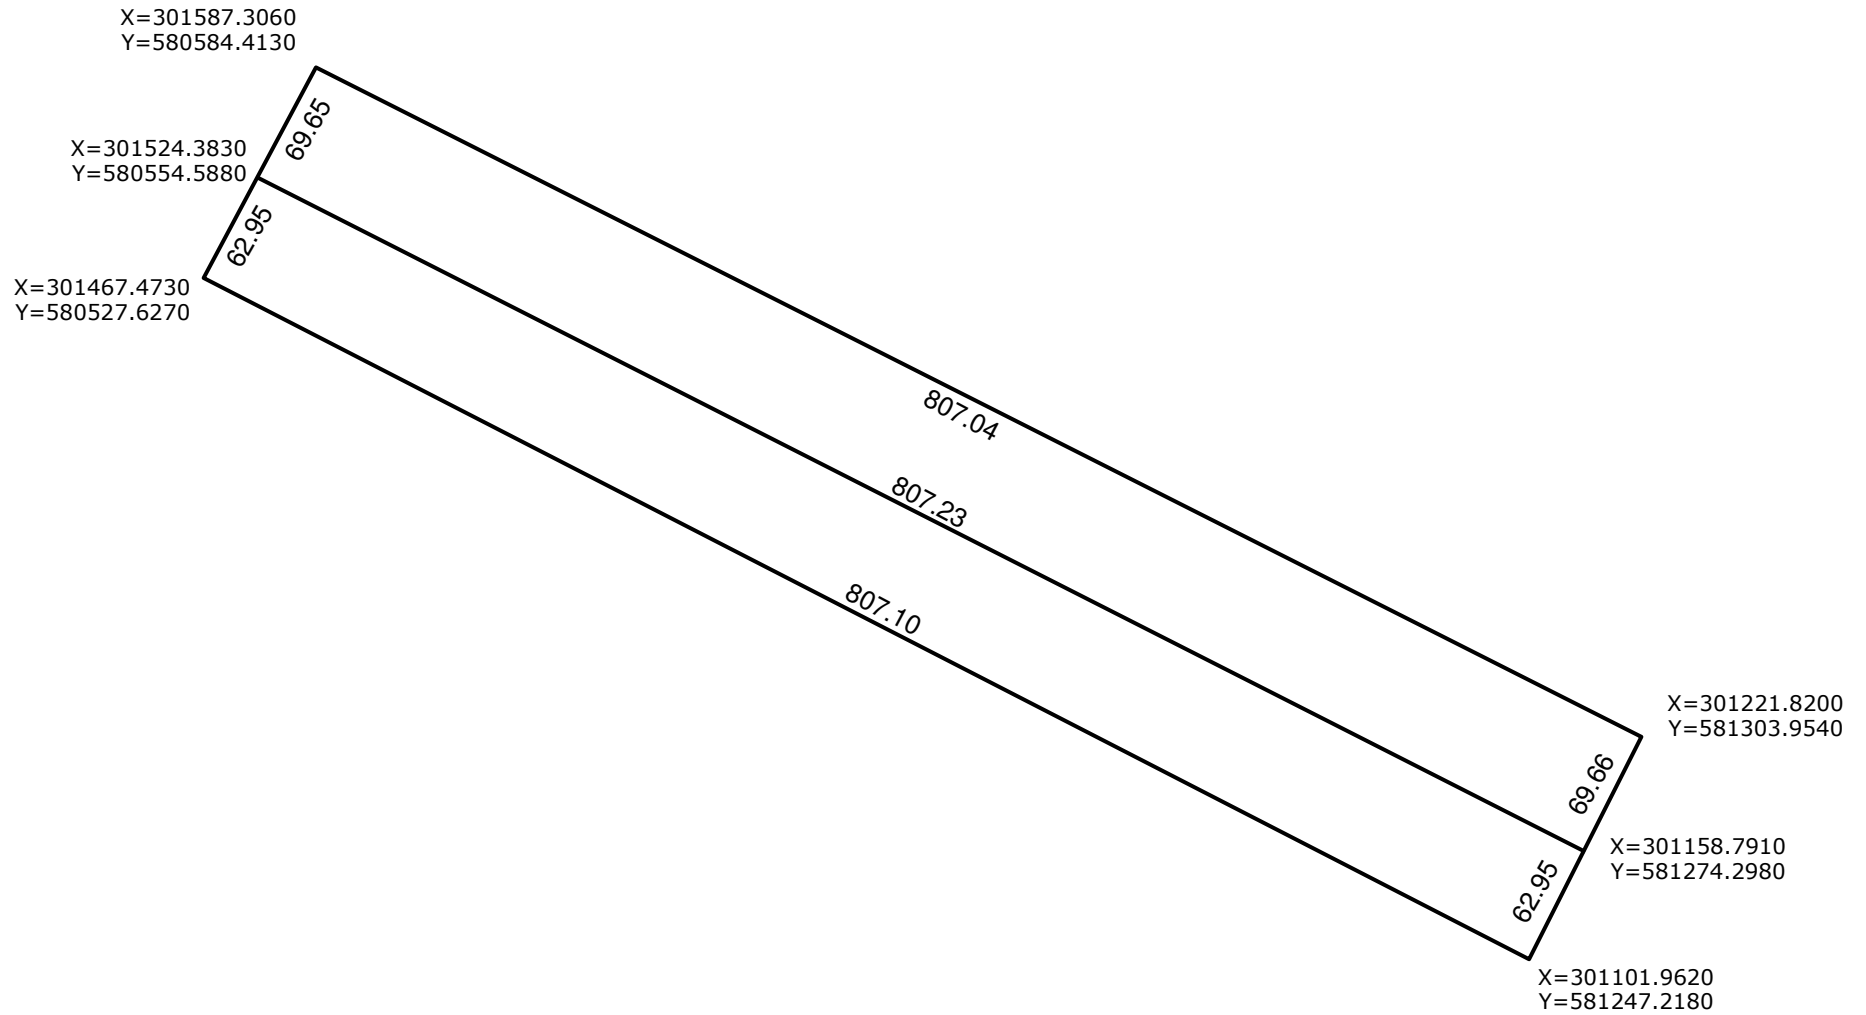

Land Plot on DN5 Highway – 24.5 kms from Bucharest Cadastral Coordinates

Land Plot on DN5 Highway – 24.5 kms from Bucharest GPS Coordinates