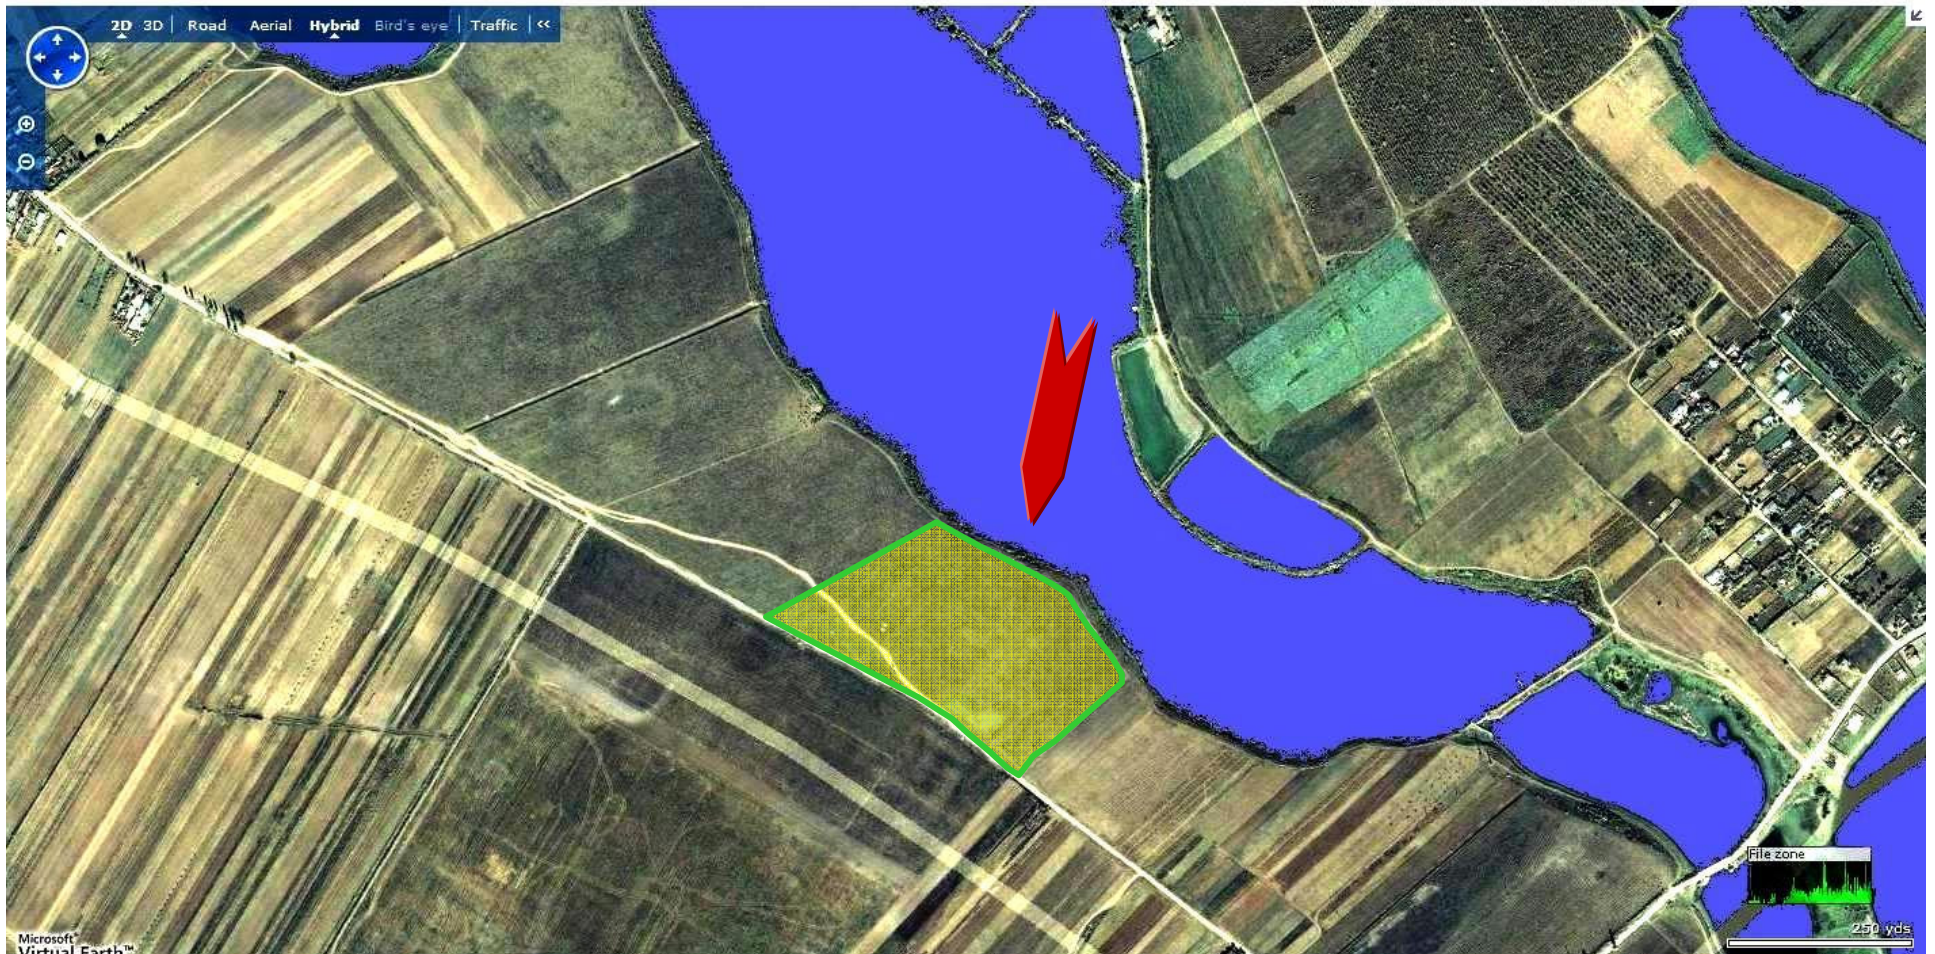

6.5 ha Development Land at Crevedia Lac